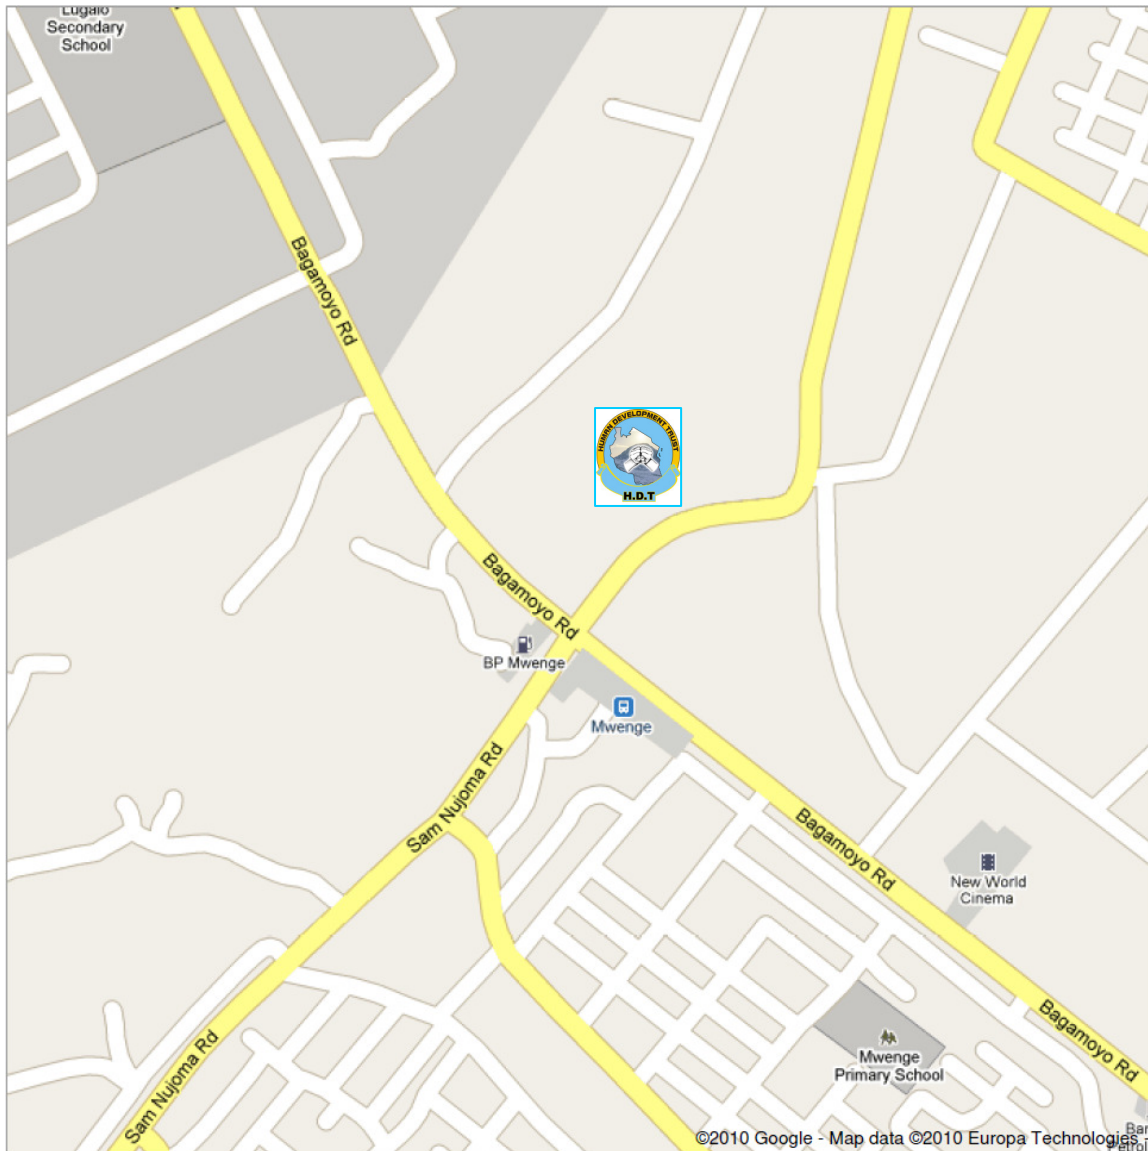

Directions to HDT HQ Office

We are located near Mwenge Junction, on Coca Cola Rd, 1st Floor of Josam House building.

To Bagamoyo

To Mikocheni

To Ubungo, Airport

To Town, Peninsula